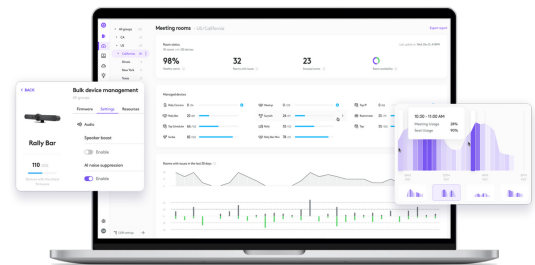

*Scribe compatibility may vary, see www.logitech.com/support/scribe-compatibility for the latest information.

VERIFIED AUDIO PARTNERS

Use the audio system of your choice. Default to the conference camera's audio when you pair RoomMate with MeetUp or Rally System. Or choose a verified audio system from select partners when RoomMate is used alongside Rally Camera.

SIMPLE TO MANAGE

Easily manage your Logitech video collaboration devices with Logitech Sync. Monitor room health, deploy updates, and modify settings all from a single cloud-based platform. And with Sync Insights, you can see how meeting spaces are utilized over time.