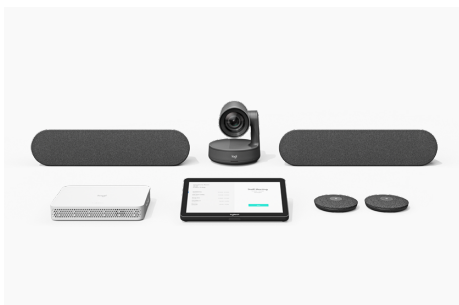

MODULAR VERSATILITY

Turn any space into an appliance-based video conferencing room. Connect the modular Rally System or MeetUp to RoomMate and add a Logitech Tap touch controller, Scribe whiteboard camera,* and other collaboration devices to your meeting rooms.